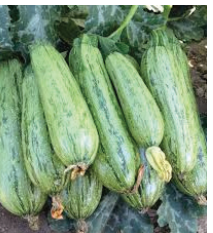

COMANCHE CREEK MIXED SUMMER SQUASH VARIETIES

ZITI