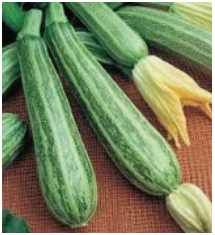

COMANCHE CREEK MIXED SUMMER SQUASH VARIETIES

COCOZELLE ZUCCHINI

CORONATION

COSTATA ROMANESCO

CUE BALL (P)

DAIZE

DESERT

EARLY CROOKNECK

EIGHT BALL

GOLDEN DELIGHT (P)

GOLDEN GIRL

**GOLDEN GLORY/GOLD BAR/
YELLOWFIN**

GOLDPRIZE

GOLD STAR

GREEN MACHINE

GREEN ZUCCHINI