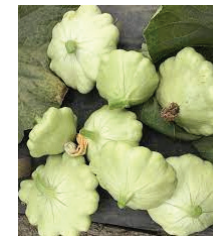

COMANCHE CREEK MIXED SUMMER SQUASH VARIETIES

COCOZELLE ZUCCHINI

CORONATION

COSTATA ROMANESCO

CUE BALL (P)

DAIZE

DESERT

EARLY CROOKNECK

EIGHT BALL

GOLDEN DELIGHT (P)

GOLDEN GIRL

**GOLDEN GLORY/GOLD BAR/
YELLOWFIN**

GOLDPRIZE

GOLD STAR

GREEN MACHINE

GREEN ZUCCHINI

LUNAR ECLIPSE

MAGDA

NOCHE

ONE BALL

OVAL GREEN GRILLER

PANTHEON

ROUND BLACK BALL

RAVEN